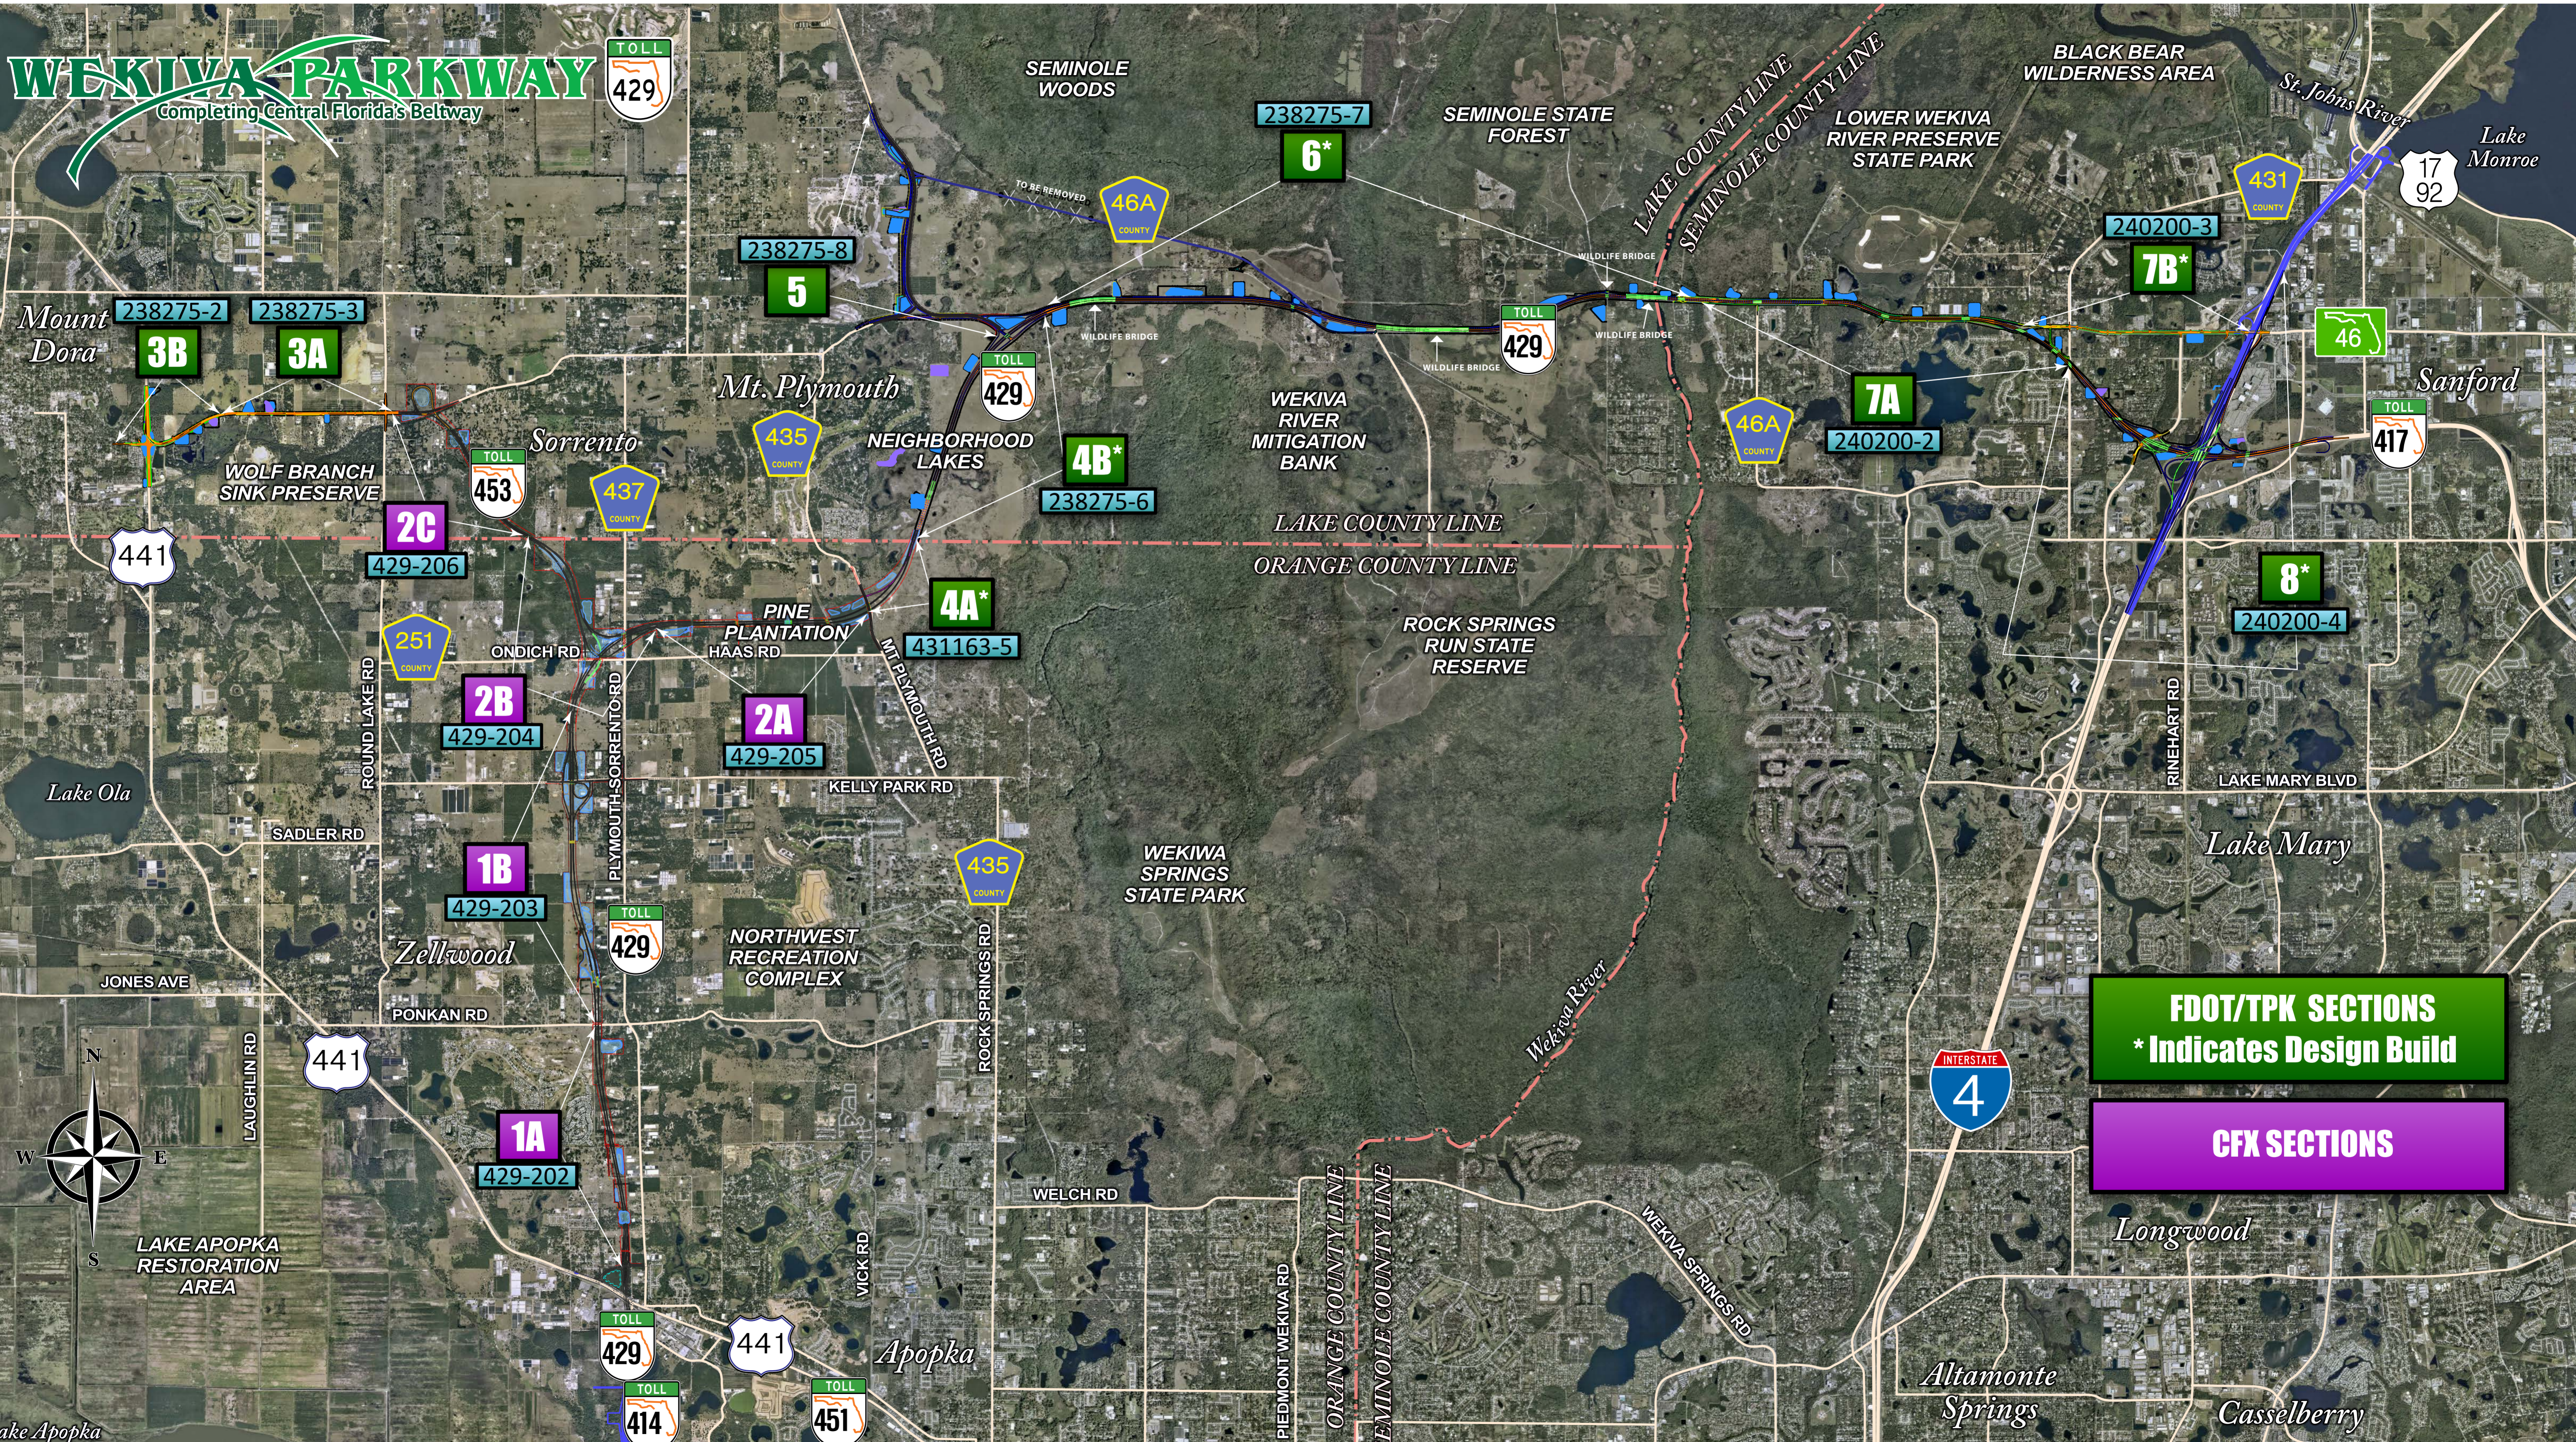

# WEKIVA PARKWAY

Completing Central Florida's Beltway

**FDOT/TPK SECTIONS**  
 \* Indicates Design Build

**CFX SECTIONS**

Lake Apopka